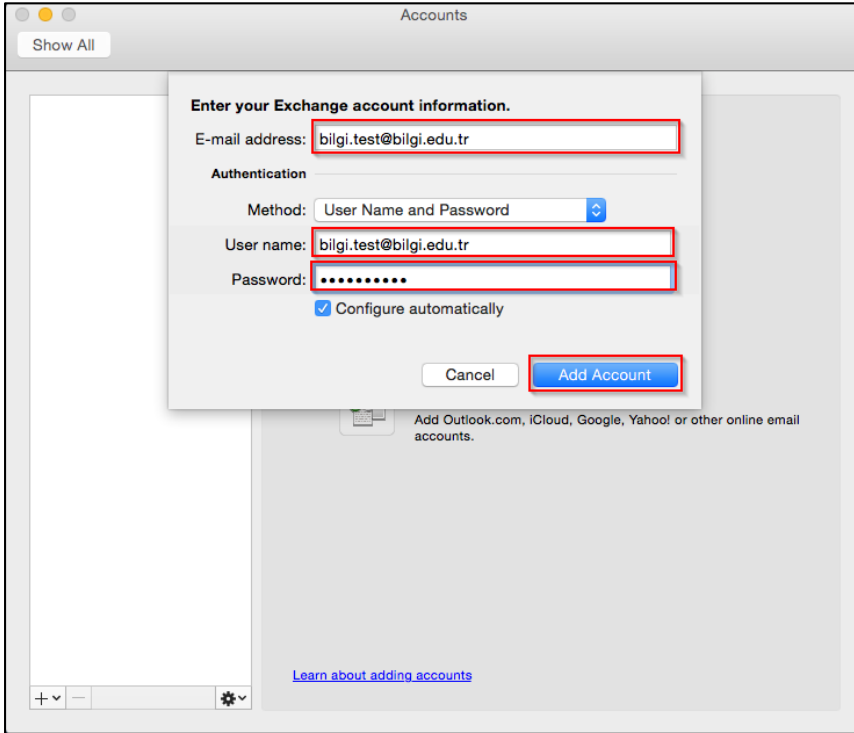

Setup Bilgi Mail on Mac Osx Outlook

Start **Outlook** program.

Click **Tools** and **Accounts..**

Click **Exchange** or **Office 365** button

Setup Bilgi Mail on Mac Osx Outlook

Enter your **E-mail address**, **Username** and **Password** and then click **Add Account**.

Congratulations,
New Outlook Account will be
setup successfully.