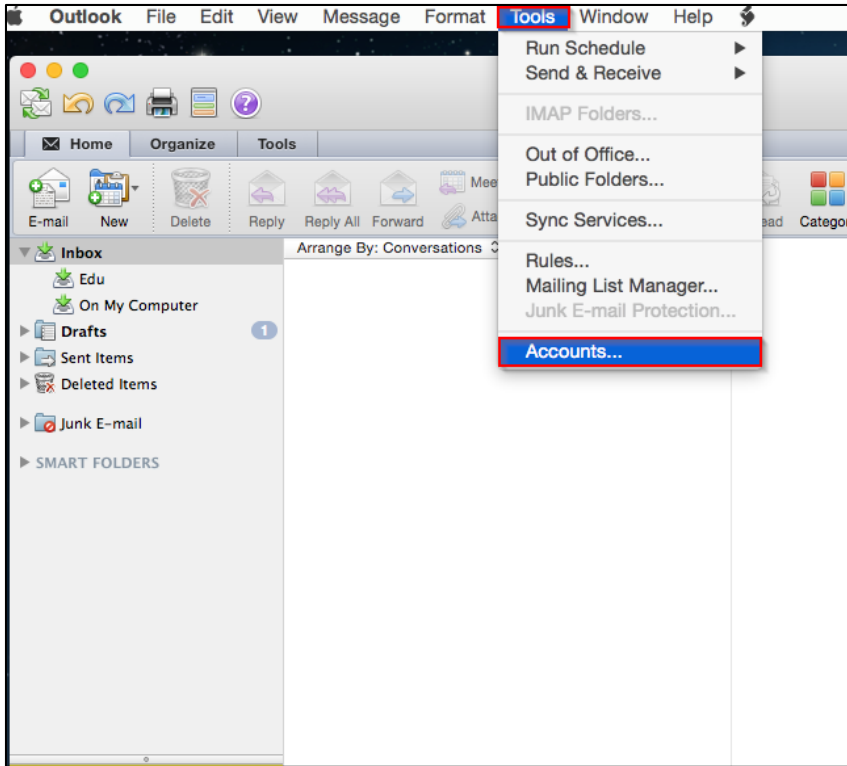

Setup Bilgi Mail on Mac Osx Outlook

Start **Outlook** program.

Click **Tools** and **Accounts..**

Click **Exchange** or **Office 365** button

Setup Bilgi Mail on Mac Osx Outlook

Enter your **E-mail address**, **Username** and **Password** and then click **Add Account**.

Congratulations,
New Outlook Account will be
setup successfully.