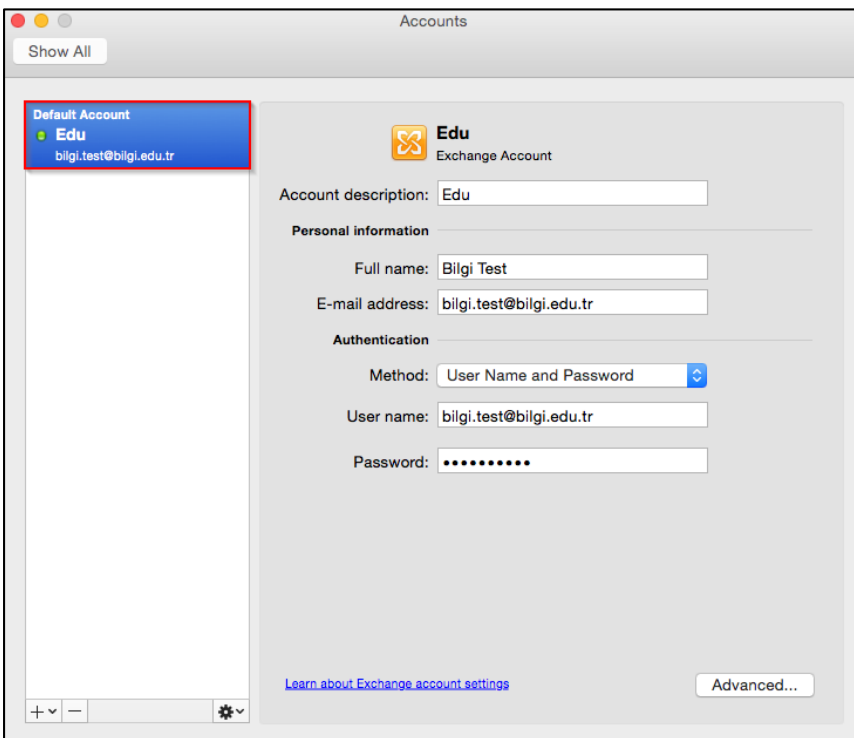

Setup Bilgi Mail on Mac Osx Outlook

Start **Outlook** program.

Click **Tools** and **Accounts..**

Click **Exchange** or **Office 365** button

Setup Bilgi Mail on Mac Osx Outlook

Enter your **E-mail address**, **Username** and **Password** and then click **Add Account**.

Congratulations,
New Outlook Account will be
setup successfully.