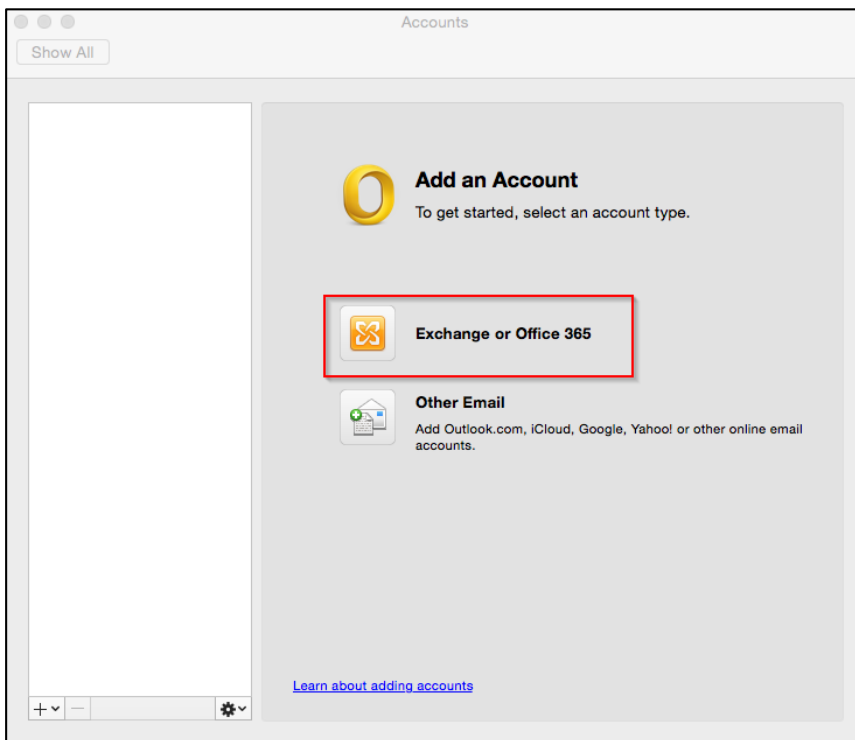

Setup Bilgi Mail on Mac Osx Outlook

Start **Outlook** program.

Click **Tools** and **Accounts..**

Click **Exchange** or **Office 365** button

Setup Bilgi Mail on Mac Osx Outlook

Enter your **E-mail address**, **Username** and **Password** and then click **Add Account**.